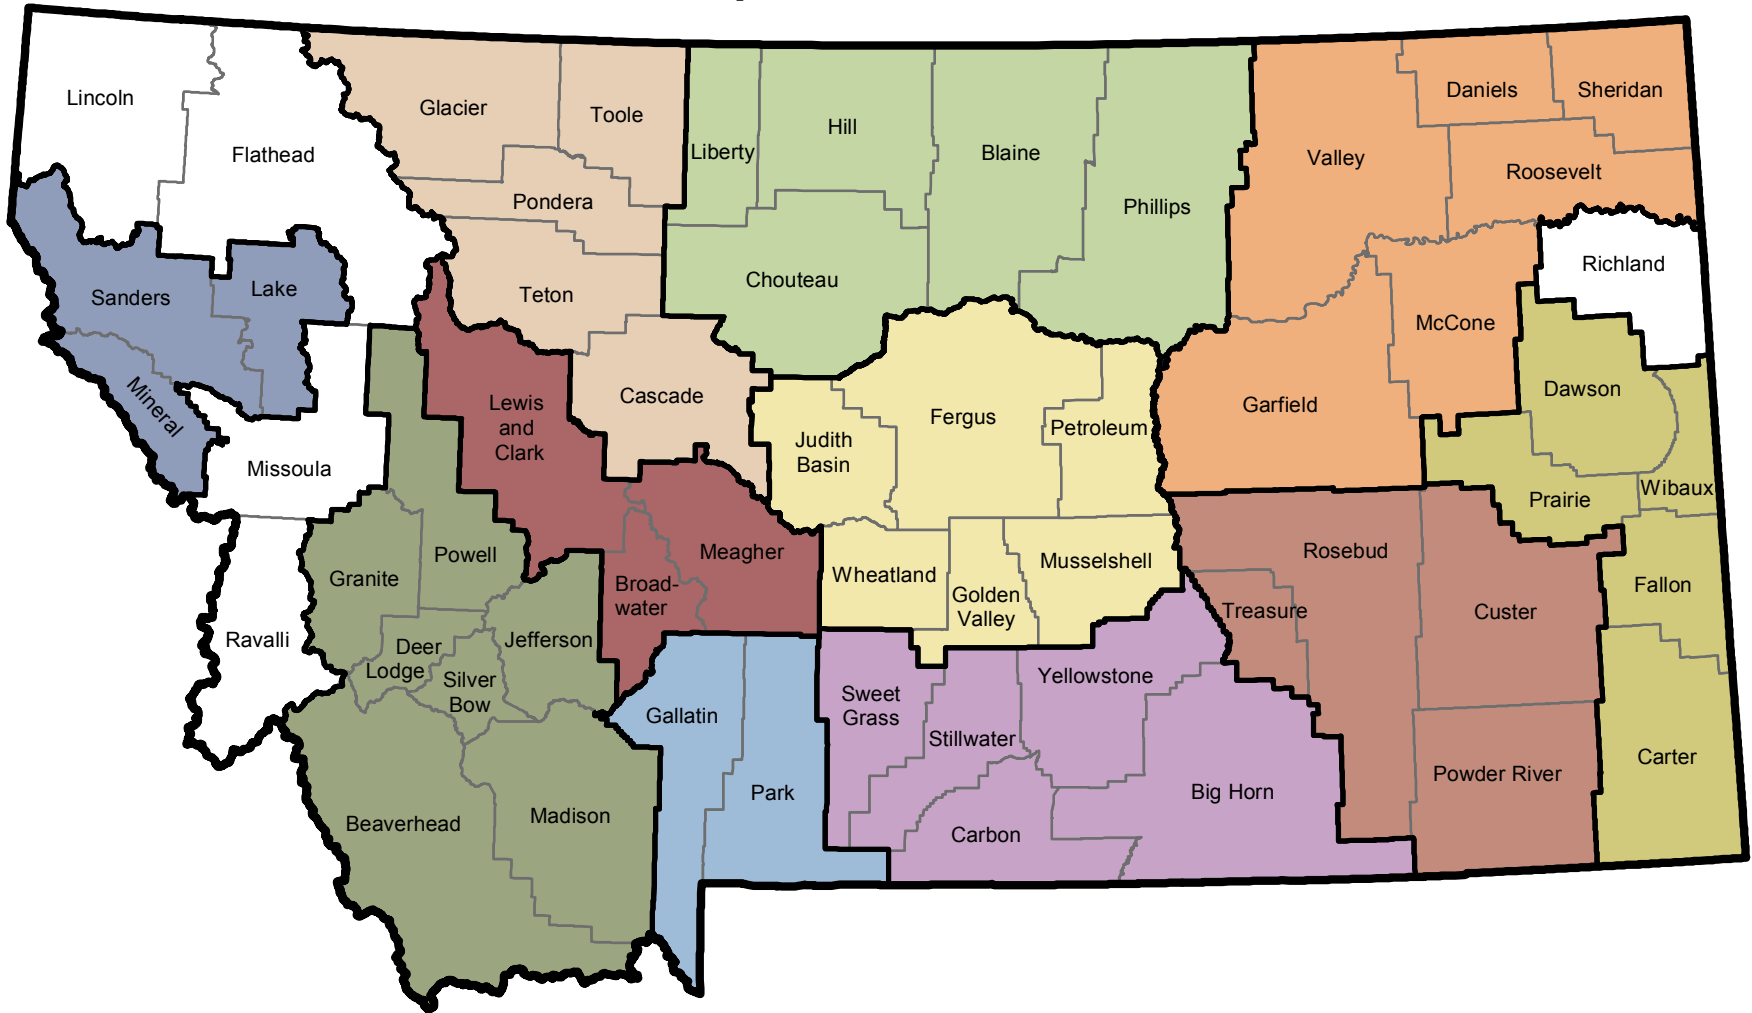

CERTIFIED REGIONAL DEVELOPMENT CORPORATION REGIONS

Montana Department of Commerce

- | | | | |
|--|--|--|--|
| Bear Paw Development Corporation | Great Northern Development Corporation | Montana Business Assistance Connection | Southeastern Montana Development Corporation |
| Beartooth Resource Conservation & Development | Headwaters Resource Conservation & Development | Prospera Business Network | Sweetgrass Development |
| Eastern Plains Resource Conservation & Development | Lake County Community Development Corporation | Snowy Mountain Development Corporation | Currently Unassigned |